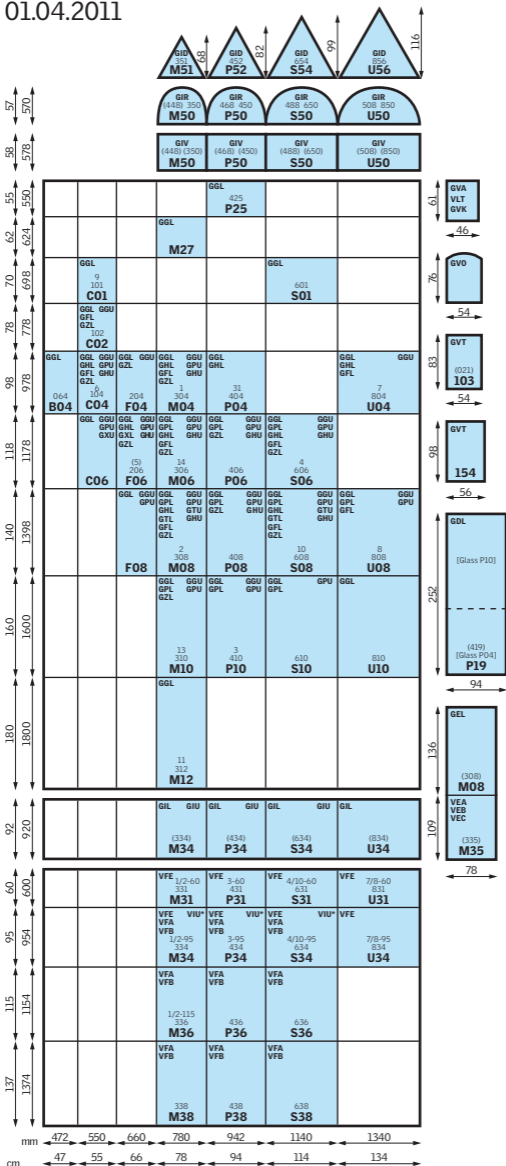

# Roof windows - V21

## Size designations

01.04.2011

Small numbers: Old VKI/VES sizes.  
 Small numbers in brackets: External frame dimensions differ from V21.  
 \* VIU height = 990 mm

VAS 450820-0411 © 2003, 2011 VELUX Group  
 © VELUX and VELUX logo are registered trademarks used under licence by the VELUX Group.

# New products

Size designations  
01.04.2011