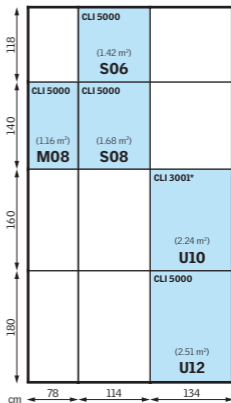

Solar collectors

( ): Gross collector area

* CLI 3001 variant with black-painted absorber